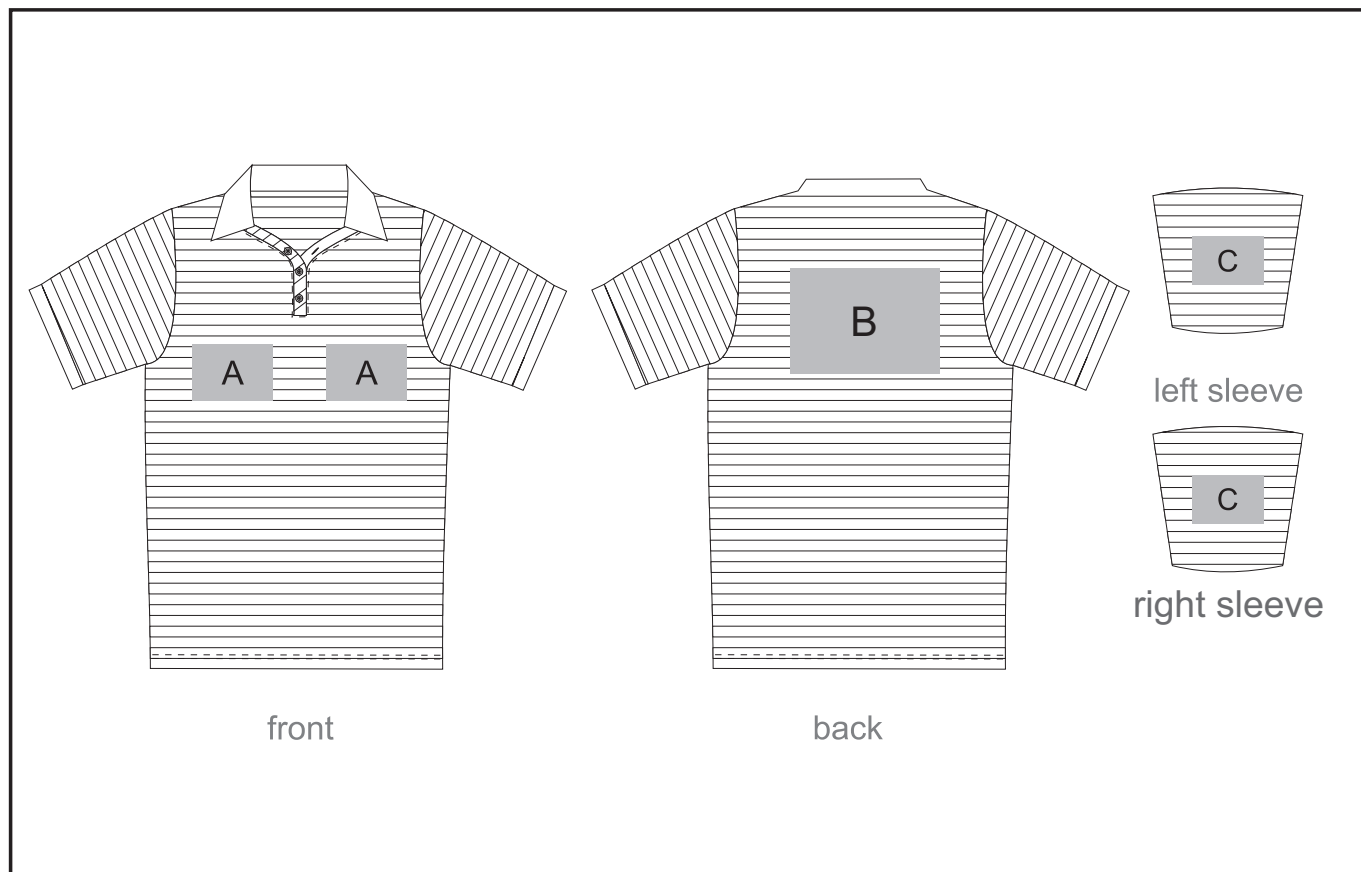

ALT-RIL

Rio Ladies Golfer

Need to know:

- Includes 1-Position Digital Transfer (setup fee applies)
- **DTC/EMB inclusive Parameters: Left/Right Chest or Back = 100mm x 100mm**

Branding Options:

Position A

1. Embroidery (EMB) - 9 colours
Size: 100mm diameter
2. Screen Print (SA) - 1 colours
Size: 100mm wide x 80mm high
3. Digital Transfer Clothing (DTC) - Full colour
Size: 100mm wide x 100mm high

Position B

1. Embroidery (EMB) - 9 colours
Size: 200mm wide x 200mm high
2. Screen Print (SA) - 1 colours
Size: 260mm wide x 200mm high
3. Digital Transfer Clothing (DTC) - Full colour
Size: 210mm wide x 148mm high

Position C

1. Embroidery (EMB) - 9 colours
Size: 80mm diameter
2. Screen Print (SA) - 1 colours
Size: 60mm wide x 60mm high
3. Digital Transfer Clothing (DTC) - Full colour
Size: 80mm wide x 80mm high